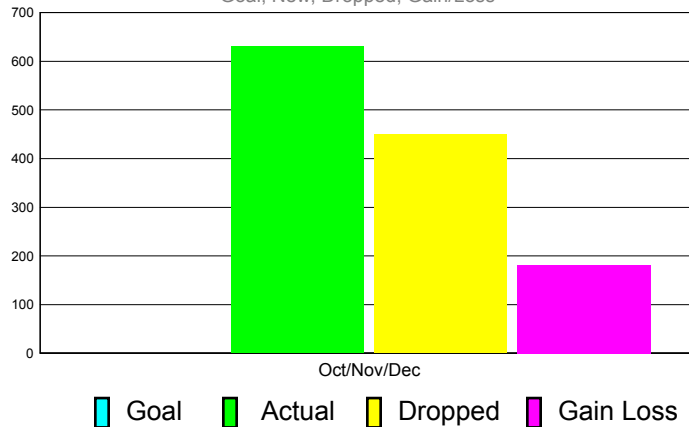

Membership Results 2011-2012

Goal, New, Dropped, Gain/Loss