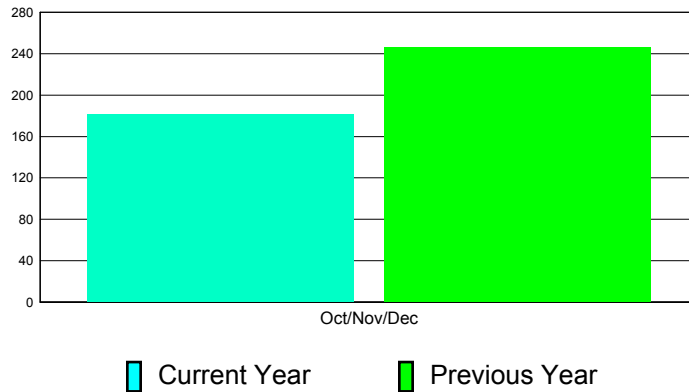

Comparison of Membership Gain/Loss

Current Year Compared to the Previous Year